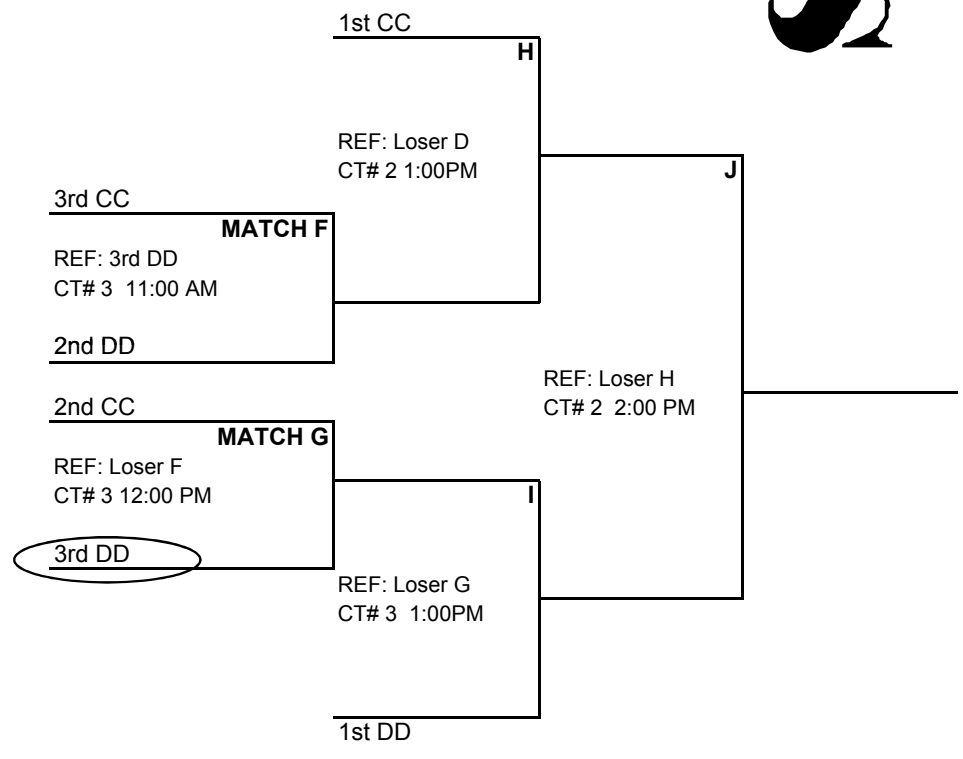

GENERAL NOTES:

- ALL matches consist of best 2 of 3 sets - two 25 pt sets/ 3rd set 15 pts
- Warmup: 2 mins SHARED ball handling; 4 mins serving team, 4 mins receiving team

FULL CONCESSIONS; COOLERS RESTRICTED TO ASSIGNED AREAS

PLAYING SCHEDULE - First match starts at 8:00 am - next match starts immediately following (times listed only approximate)

		SWIC - IM Gym		SWIC - Varsity Gym
TIMES		CT 1	CT 2	CT 3
SAT	8:00 am	A1: 1 v 3 (2)	B1: 1 v 3 (2)	C1: 1 v 3 (2)
SAT	9:00 am	A2: 2 v 4 (1)	B2: 2 v 4 (1)	C2: 2 v 4 (1)
SAT	10:00 am	A3: 1 v 4 (3)	B3: 1 v 4 (3)	C3: 1 v 4 (3)
SAT	11:00 am	A4: 2 v 3 (1)	B4: 2 v 3 (1)	C4: 2 v 3 (1)
SAT	12:00 pm	A5: 3 v 4 (2)	B5: 3 v 4 (2)	C5: 3 v 4 (2)
SAT	1:00 pm	A6: 1 v 2 (4)	B6: 1 v 2 (4)	C6: 1 v 2 (4)
SAT	2:00 pm	AA1: 1 v 3 (2)	BB1: 1 v 3 (2)	CC1: 1 v 3 (2)
SAT	3:00 pm		DD1: 1 v 3 (2)	
SAT	4:00 pm			
		SWIC - IM Gym		SWIC - Varsity Gym
		CT 1	CT 2	CT 3
SUN	8:00 am	DD2: 2 v 3 (1)	BB2: 2 v 3 (1)	CC2: 2 v 3 (1)
SUN	9:00 am	AA2: 2 v 3 (1)	BB3: 1 v 2 (3)	CC3: 1 v 2 (3)
SUN	10:00 am	AA3: 1 v 2 (3)	DD3: 1 v 2 (3)	
SUN	11:00 am	Gold Qtr - A	Gold Qtr - B	Silver Qtr - F
SUN	12:00 pm	Gold Semi - C	Gold Semi - D	Silver Qtr - G
SUN	1:00 pm	Gold Final - E	Silver Semi - H	Silver Semi - I
SUN	2:00 pm	3rd Place - K	Silver Final - J	

14s PLAYOFF BRACKETS

Single Elimination

Losing teams remain on court unless no matches are scheduled for that court. Check with site director before leaving!!

○ = REFEREE BEFORE PLAYING

14s GOLD DIVISION BRACKET

SWIC - IM Gym

14s SILVER DIVISION BRACKET

SWIC - Varsity Gym &
SWIC - IM Gym

12:35 PM
13-Jan