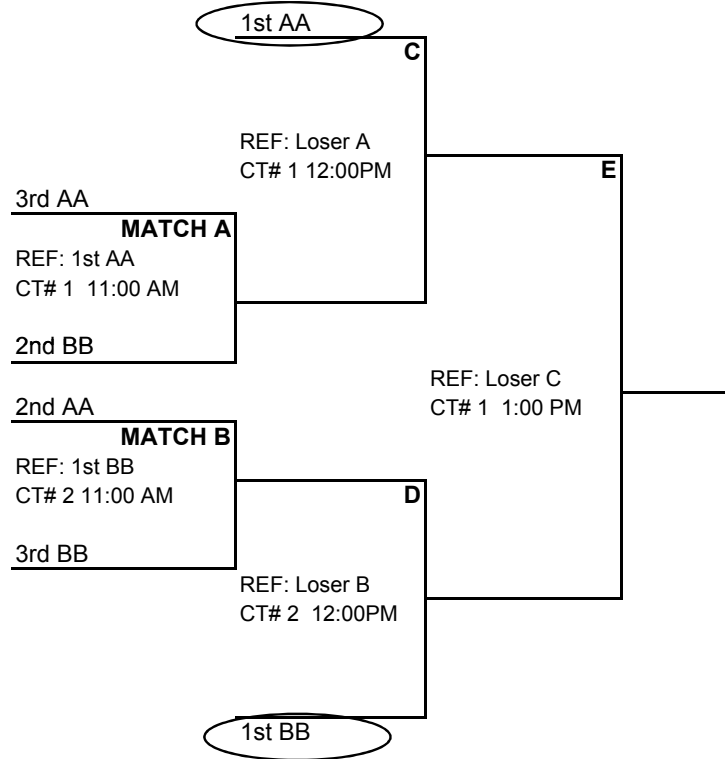

GENERAL NOTES:

- ALL matches consist of best 2 of 3 sets - two 25 pt sets/ 3rd set 15 pts
- Warmup: 2 mins SHARED ball handling; 4 mins serving team, 4 mins receiving team

FULL CONCESSIONS; COOLERS RESTRICTED TO ASSIGNED AREAS

PLAYING SCHEDULE - First match starts at 8:00 am - next match starts immediately following (times listed only approximate)

		SWIC - IM Gym		SWIC - Varsity Gym
TIMES		CT 1	CT 2	CT 3
SAT	8:00 am	A1: 1 v 3 (2)	B1: 1 v 3 (2)	C1: 1 v 3 (2)
SAT	9:00 am	A2: 2 v 4 (1)	B2: 2 v 4 (1)	C2: 2 v 4 (1)
SAT	10:00 am	A3: 1 v 4 (3)	B3: 1 v 4 (3)	C3: 1 v 4 (3)
SAT	11:00 am	A4: 2 v 3 (1)	B4: 2 v 3 (1)	C4: 2 v 3 (1)
SAT	12:00 pm	A5: 3 v 4 (2)	B5: 3 v 4 (2)	C5: 3 v 4 (2)
SAT	1:00 pm	A6: 1 v 2 (4)	B6: 1 v 2 (4)	C6: 1 v 2 (4)
SAT	2:00 pm	AA1: 1 v 3 (2)	BB1: 1 v 3 (2)	CC1: 1 v 3 (2)
SAT	3:00 pm		DD1: 1 v 3 (2)	
SAT	4:00 pm			
		SWIC - IM Gym		SWIC - Varsity Gym
		CT 1	CT 2	CT 3
SUN	8:00 am	DD2: 2 v 3 (1)	BB2: 2 v 3 (1)	CC2: 2 v 3 (1)
SUN	9:00 am	AA2: 2 v 3 (1)	BB3: 1 v 2 (3)	CC3: 1 v 2 (3)
SUN	10:00 am	AA3: 1 v 2 (3)	DD3: 1 v 2 (3)	
SUN	11:00 am	Gold Qtr - A	Gold Qtr - B	Silver Qtr - F
SUN	12:00 pm	Gold Semi - C	Gold Semi - D	Silver Qtr - G
SUN	1:00 pm	Gold Final - E	Silver Semi - H	Silver Semi - I
SUN	2:00 pm	3rd Place - K	Silver Final - J	

14s PLAYOFF BRACKETS

Single Elimination

Losing teams remain on court unless no matches are scheduled for that court. Check with site director before leaving!!

○ = REFEREE BEFORE PLAYING

14s GOLD DIVISION BRACKET

SWIC - IM Gym

14s SILVER DIVISION BRACKET

SWIC - Varsity Gym &
SWIC - IM Gym

12:35 PM
13-Jan