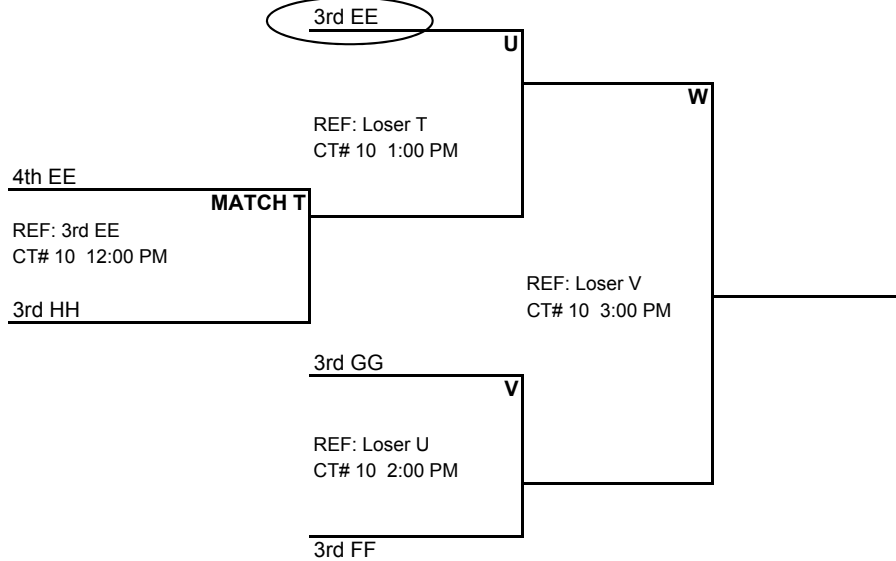

16s PLAYOFF BRACKETS

Single Elimination

Losing teams remain on court unless no matches are scheduled for that court. Check with site director before leaving!!

**16s GOLD DIVISION BRACKET
LINDENWOOD-BELLEVILLE**

**16s SILVER DIVISION BRACKET
LINDENWOOD-BELLEVILLE**

 = REFEREE BEFORE PLAYING

16's

16s PLAYOFF BRACKETS

Single Elimination

Losing teams remain on court unless no matches are scheduled for that court. Check with site director before leaving!!

**16s BRONZE DIVISION BRACKET
LINDENWOOD - BELLEVILLE**

**16s COPPER DIVISION BRACKET
LINDENWOOD-BELLEVILLE**

 = REFEREE BEFORE PLAYING

16's

12:37 PM
13-Jan