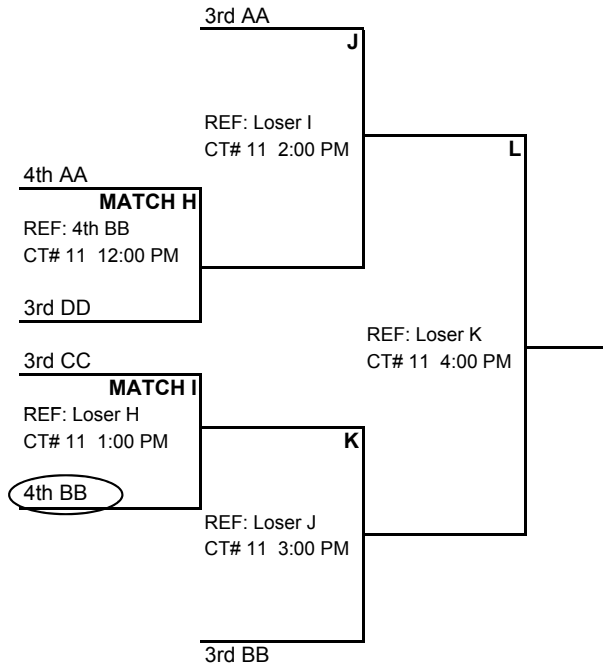

16s PLAYOFF BRACKETS

Single Elimination

Losing teams remain on court unless no matches are scheduled for that court. Check with site director before leaving!!

**16s GOLD DIVISION BRACKET
LINDENWOOD-BELLEVILLE**

**16s SILVER DIVISION BRACKET
LINDENWOOD-BELLEVILLE**

 = REFEREE BEFORE PLAYING

16's

16s PLAYOFF BRACKETS

Single Elimination

Losing teams remain on court unless no matches are scheduled for that court. Check with site director before leaving!!