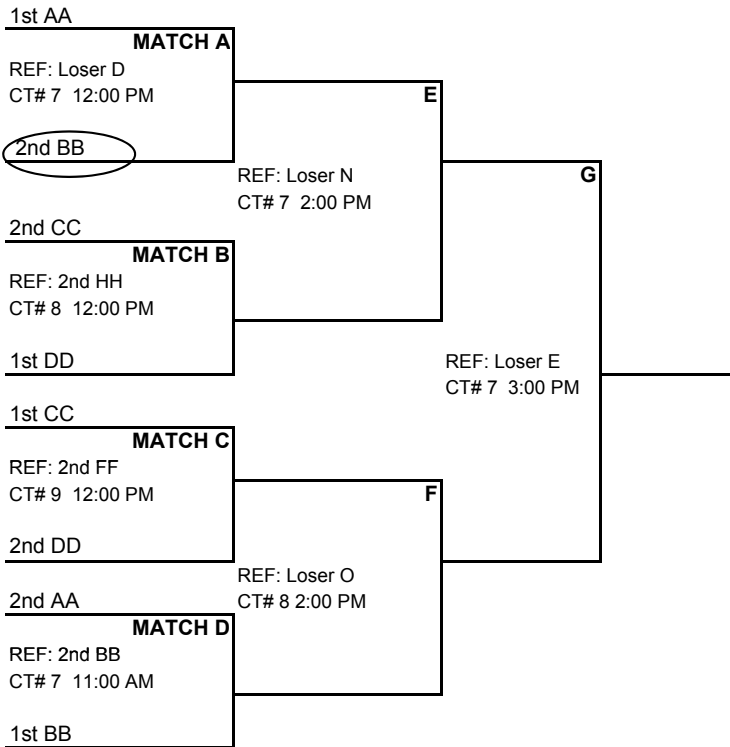

LINDENWOOD - BELLEVILLE						
TIMES	CT 7	CT 8	CT 9	CT 10	CT 11	
SAT 8:00 am	B1: 1 v 3 (2)	C1: 1 v 3 (2)	D1: 1 v 3 (2)	E1: 1 v 3 (2)	F1: 1 v 3 (2)	
SAT 9:00 am	G1: 1 v 3 (2)	C2: 2 v 4 (1)	D2: 2 v 4 (1)	E2: 2 v 4 (1)	F2: 2 v 4 (1)	
SAT 10:00 am	B2: 2 v 4 (1)	G2: 2 v 4 (1)	D3: 1 v 4 (3)	E3: 1 v 4 (3)	F3: 1 v 4 (3)	
SAT 11:00 am	B3: 1 v 4 (3)	C3: 1 v 4 (3)	G3: 1 v 4 (3)	E4: 2 v 3 (1)	F4: 2 v 3 (1)	
SAT 12:00 pm	B4: 2 v 3 (1)	C4: 2 v 3 (1)	D4: 2 v 3 (1)	G4: 2 v 3 (1)	F5: 3 v 4 (2)	
SAT 1:00 pm	B5: 3 v 4 (2)	C5: 3 v 4 (2)	D5: 3 v 4 (2)	E5: 3 v 4 (2)	A1: 1 v 3 (2)	
SAT 2:00 pm	G5: 3 v 4 (2)	C6: 1 v 2 (4)	D6: 1 v 2 (4)	A2: 2 v 3 (1)	F6: 1 v 2 (4)	
SAT 3:00 pm	B6: 1 v 2 (4)	G6: 1 v 2 (4)	A3: 1 v 2 (3)	E6: 1 v 2 (4)	DD1: 1 v 3 (2)	
SAT 4:00 pm	AA1: 1 v 3 (2)	BB1: 1 v 3 (2)	CC1: 1 v 3 (2)	EE1: 1 v 3 (2)	FF1: 1 v 3 (2)	
SAT 5:00 pm	AA2: 2 v 4 (1)	BB2: 2 v 4 (1)	HH1: 1 v 3 (2)	EE2: 2 v 4 (1)	GG1: 1 v 3 (2)	
SAT 6:00 pm	AA3: 1 v 4 (3)	BB3: 1 v 4 (3)		EE3: 1 v 4 (3)		
LINDENWOOD - BELLEVILLE						
TIMES	CT 7	CT 8	CT 9	CT 10	CT 11	
SUN 8:00 am	AA4: 2 v 3 (1)	BB4: 2 v 3 (1)	DD2: 2 v 3 (1)	EE4: 2 v 3 (1)	GG2: 2 v 3 (1)	
SUN 9:00 am	AA5: 3 v 4 (2)	BB5: 3 v 4 (2)	HH2: 2 v 3 (1)	EE5: 3 v 4 (2)	FF2: 2 v 3 (1)	
SUN 10:00 am	AA6: 1 v 2 (4)	BB6: 1 v 2 (4)	DD3: 1 v 2 (3)	CC2: 2 v 3 (1)	GG3: 1 v 2 (3)	
SUN 11:00 am	Gold Qtr - D	EE6: 1 v 2 (4)	HH3: 1 v 2 (3)	CC3: 1 v 2 (3)	FF3: 1 v 2 (3)	
SUN 12:00 pm	Gold Qtr - A	Gold Qtr - B	Gold Qtr - C	Copper Qtr - T	Silver Qtr - H	
SUN 1:00 pm	Bronze Qtr - N	Bronze Qtr - O	Bronze Qtr - M	Copper Semi - U	Silver Qtr - I	
SUN 2:00 pm	Gold Semi - E	Gold Semi - F	Bronze Qtr - P	Copper Semi - V	Silver Semi - J	
SUN 3:00 pm	Gold Final - G	Bronze Semi - Q	Bronze Semi - R	Copper Final - W	Silver Semi - K	
SUN 4:00 pm		Bronze Final - S			Silver Final - L	

16s PLAYOFF BRACKETS

Single Elimination

Losing teams remain on court unless no matches are scheduled for that court. Check with site director before leaving!!

**16s GOLD DIVISION BRACKET
LINDENWOOD-BELLEVILLE**