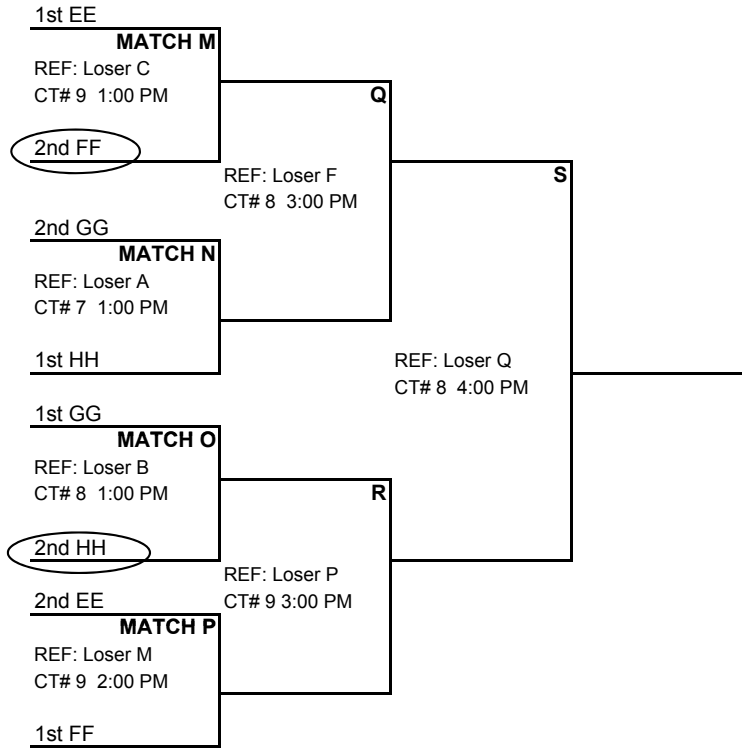

16s PLAYOFF BRACKETS

Single Elimination

Losing teams remain on court unless no matches are scheduled for that court. Check with site director before leaving!!

**16s GOLD DIVISION BRACKET
LINDENWOOD-BELLEVILLE**

**16s SILVER DIVISION BRACKET
LINDENWOOD-BELLEVILLE**

 = REFEREE BEFORE PLAYING

16's

16s PLAYOFF BRACKETS

Single Elimination

Losing teams remain on court unless no matches are scheduled for that court. Check with site director before leaving!!

**16s BRONZE DIVISION BRACKET
LINDENWOOD - BELLEVILLE**

**16s COPPER DIVISION BRACKET
LINDENWOOD-BELLEVILLE**

 = REFEREE BEFORE PLAYING

16's

12:37 PM
13-Jan