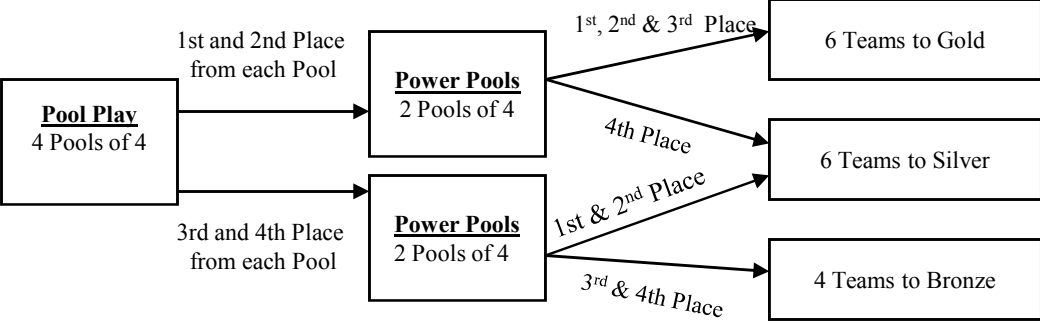

2009 Girls Fest Format Flows

15s Division - 16 Teams

16s and 17s Division - 12 Teams

18s Division - 10 Teams