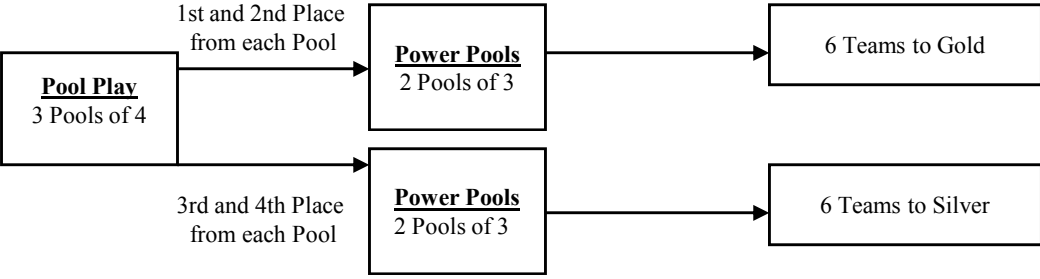

2009 Girls Fest Format Flows

15s Division - 16 Teams

16s and 17s Division - 12 Teams

18s Division - 10 Teams