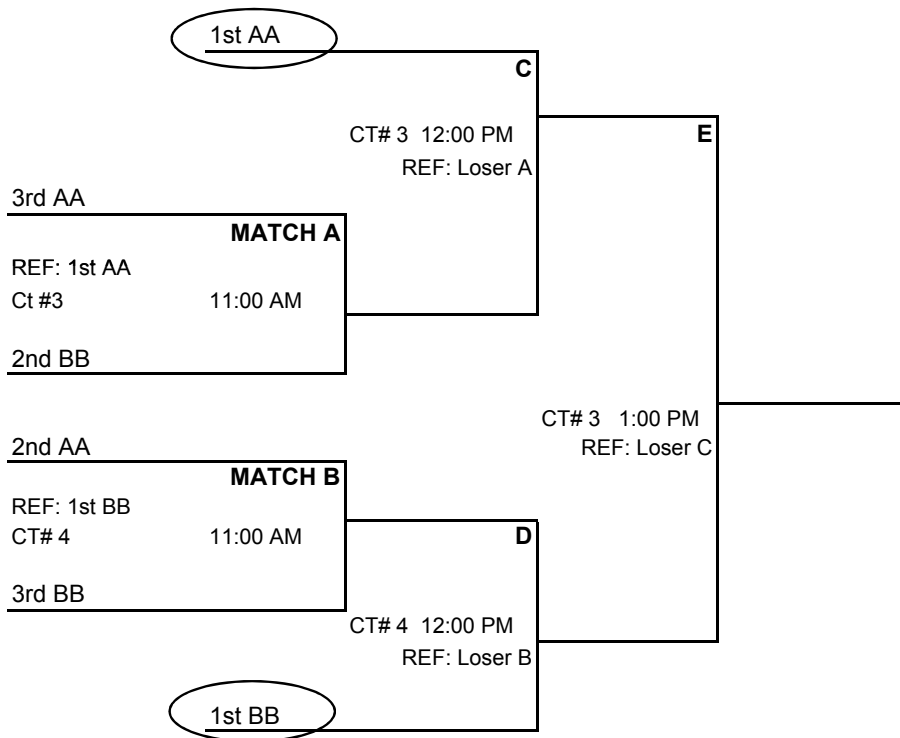

•••• 12s DIVISION PLAYOFF BRACKET

Single Elimination

Losing teams remain on court unless no matches are scheduled for that court.
Check with site director before leaving!!

BELLEVILLE WEST HS

= REFEREE BEFORE PLAYING

12s GOLD DIVISION BRACKET BELLEVILLE WEST HS