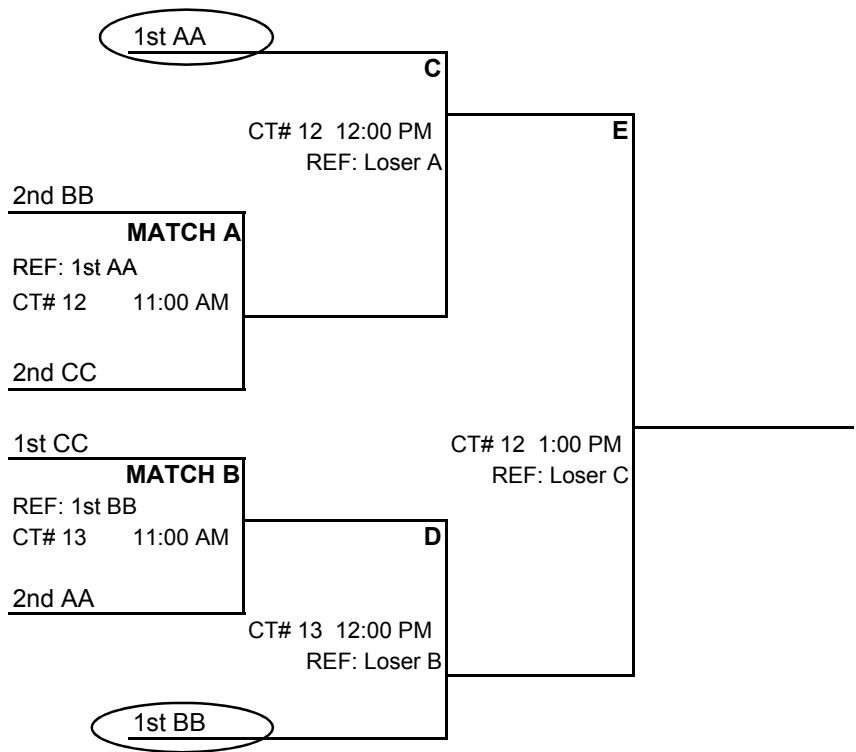

LINDENWOOD - BELLEVILLE						
	TIMES	CT 12	CT 13	CT 14	CT 15	CT 16
SAT	8:00 am		B1: 1 v 3 [2]	C1: 1 v 3 [2]	D1: 1 v 3 [2]	E1: 1 v 3 [2]
SAT	9:00 am		B2: 2 v 4 [1]	C2: 2 v 4 [1]	D2: 2 v 4 [1]	E2: 2 v 4 [1]
SAT	10:00 am	A1: 1 v 3 [2]	B3: 1 v 4 [3]	C3: 1 v 4 [3]	D3: 1 v 4 [3]	E3: 1 v 4 [3]
SAT	11:00 am	A2: 2 v 3 [1]	B4: 2 v 3 [1]	C4: 2 v 3 [1]	D4: 2 v 3 [1]	E4: 2 v 3 [1]
SAT	12:00 pm	A3: 1 v 2 [3]	B5: 3 v 4 [2]	C5: 3 v 4 [2]	D5: 3 v 4 [2]	E5: 3 v 4 [2]
SAT	1:00 pm		B6: 1 v 2 [4]	C6: 1 v 2 [4]	D6: 1 v 2 [4]	E6: 1 v 2 [4]
SAT	2:00 pm	AA1: 1 v 3 [2]	BB1: 1 v 3 [2]	EE1: 1 v 3 [2]	DD1: 1 v 5 [3]	DD2: 2 v 4 [3]
SAT	3:00 pm	AA2: 2 v 4 [1]	CC1: 1 v 3 [2]	EE2: 2 v 4 [1]	DD3: 1 v 4 [5]	DD4: 2 v 3 [5]
SAT	4:00 pm	AA3: 1 v 4 [3]		EE3: 1 v 4 [3]	DD5: 1 v 3 [2]	DD6: 4 v 5 [2]
LINDENWOOD - BELLEVILLE						
	TIMES	CT 12	CT 13	CT 14	CT 15	CT 16
SUN	8:00 am	AA4: 2 v 3 [1]	BB2: 2 v 3 [1]	EE4: 2 v 3 [1]	DD7: 2 v 5 [1]	DD8: 3 v 4 [1]
SUN	9:00 am	AA5: 3 v 4 [2]	CC2: 2 v 3 [1]	EE5: 3 v 4 [2]	DD9: 1 v 2 [4]	DD10: 3 v 5 [4]
SUN	10:00 am	AA6: 1 v 2 [4]	BB3: 1 v 2 [3]	EE6: 1 v 2 [4]	CC3: 1 v 2 [3]	
SUN	11:00 am	Gold Qtr - A	Gold Qtr - B	Bronze Qtr - M	Silver Qtr - F	Silver Qtr - I
SUN	12:00 pm	Gold Semi - C	Gold Semi - D	Bronze Qtr - N	Silver Qtr - G	Silver Qtr - H
SUN	1:00 pm	Gold Final - E		Bronze Semi - O	Silver Semi - J	Silver Semi - K
SUN	2:00 pm			Bronze Semi - P	Silver Final - L	

1:00 PM
2-Feb

•••• 14s DIVISION PLAYOFF BRACKET

Single Elimination

**Losing teams remain on court unless no matches are scheduled for that court.
Check with site director before leaving!!**

 = REFEREE BEFORE PLAYING

14s GOLD DIVISION BRACKET - LINDENWOOD- BELLEVILLE

14s SILVER DIVISION BRACKET - LINDENWOOD- BELLEVILLE

•••• 14s DIVISION PLAYOFF BRACKET

Single Elimination

**Losing teams remain on court unless no matches are scheduled for that court.
Check with site director before leaving!!**