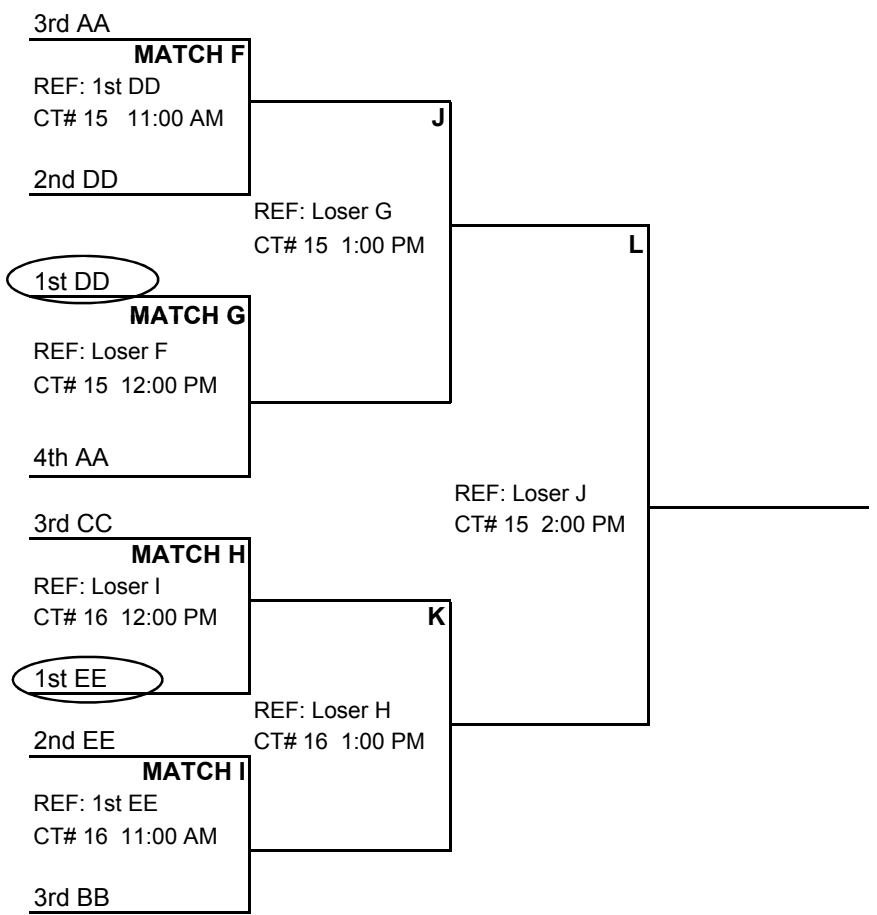

LINDENWOOD - BELLEVILLE						
	TIMES	CT 12	CT 13	CT 14	CT 15	CT 16
SAT	8:00 am		B1: 1 v 3 [2]	C1: 1 v 3 [2]	D1: 1 v 3 [2]	E1: 1 v 3 [2]
SAT	9:00 am		B2: 2 v 4 [1]	C2: 2 v 4 [1]	D2: 2 v 4 [1]	E2: 2 v 4 [1]
SAT	10:00 am	A1: 1 v 3 [2]	B3: 1 v 4 [3]	C3: 1 v 4 [3]	D3: 1 v 4 [3]	E3: 1 v 4 [3]
SAT	11:00 am	A2: 2 v 3 [1]	B4: 2 v 3 [1]	C4: 2 v 3 [1]	D4: 2 v 3 [1]	E4: 2 v 3 [1]
SAT	12:00 pm	A3: 1 v 2 [3]	B5: 3 v 4 [2]	C5: 3 v 4 [2]	D5: 3 v 4 [2]	E5: 3 v 4 [2]
SAT	1:00 pm		B6: 1 v 2 [4]	C6: 1 v 2 [4]	D6: 1 v 2 [4]	E6: 1 v 2 [4]
SAT	2:00 pm	AA1: 1 v 3 [2]	BB1: 1 v 3 [2]	EE1: 1 v 3 [2]	DD1: 1 v 5 [3]	DD2: 2 v 4 [3]
SAT	3:00 pm	AA2: 2 v 4 [1]	CC1: 1 v 3 [2]	EE2: 2 v 4 [1]	DD3: 1 v 4 [5]	DD4: 2 v 3 [5]
SAT	4:00 pm	AA3: 1 v 4 [3]		EE3: 1 v 4 [3]	DD5: 1 v 3 [2]	DD6: 4 v 5 [2]
LINDENWOOD - BELLEVILLE						
	TIMES	CT 12	CT 13	CT 14	CT 15	CT 16
SUN	8:00 am	AA4: 2 v 3 [1]	BB2: 2 v 3 [1]	EE4: 2 v 3 [1]	DD7: 2 v 5 [1]	DD8: 3 v 4 [1]
SUN	9:00 am	AA5: 3 v 4 [2]	CC2: 2 v 3 [1]	EE5: 3 v 4 [2]	DD9: 1 v 2 [4]	DD10: 3 v 5 [4]
SUN	10:00 am	AA6: 1 v 2 [4]	BB3: 1 v 2 [3]	EE6: 1 v 2 [4]	CC3: 1 v 2 [3]	
SUN	11:00 am	Gold Qtr - A	Gold Qtr - B	Bronze Qtr - M	Silver Qtr - F	Silver Qtr - I
SUN	12:00 pm	Gold Semi - C	Gold Semi - D	Bronze Qtr - N	Silver Qtr - G	Silver Qtr - H
SUN	1:00 pm	Gold Final - E		Bronze Semi - O	Silver Semi - J	Silver Semi - K
SUN	2:00 pm			Bronze Semi - P	Silver Final - L	

1:00 PM
2-Feb

•••• 14s DIVISION PLAYOFF BRACKET

Single Elimination

**Losing teams remain on court unless no matches are scheduled for that court.
Check with site director before leaving!!**

 = REFEREE BEFORE PLAYING

14s GOLD DIVISION BRACKET - LINDENWOOD- BELLEVILLE

14s SILVER DIVISION BRACKET - LINDENWOOD- BELLEVILLE

•••• 14s DIVISION PLAYOFF BRACKET

Single Elimination

**Losing teams remain on court unless no matches are scheduled for that court.
Check with site director before leaving!!**

 = REFEREE BEFORE PLAYING

14s BRONZE DIVISION BRACKET - LINDENWOOD- BELLEVILLE