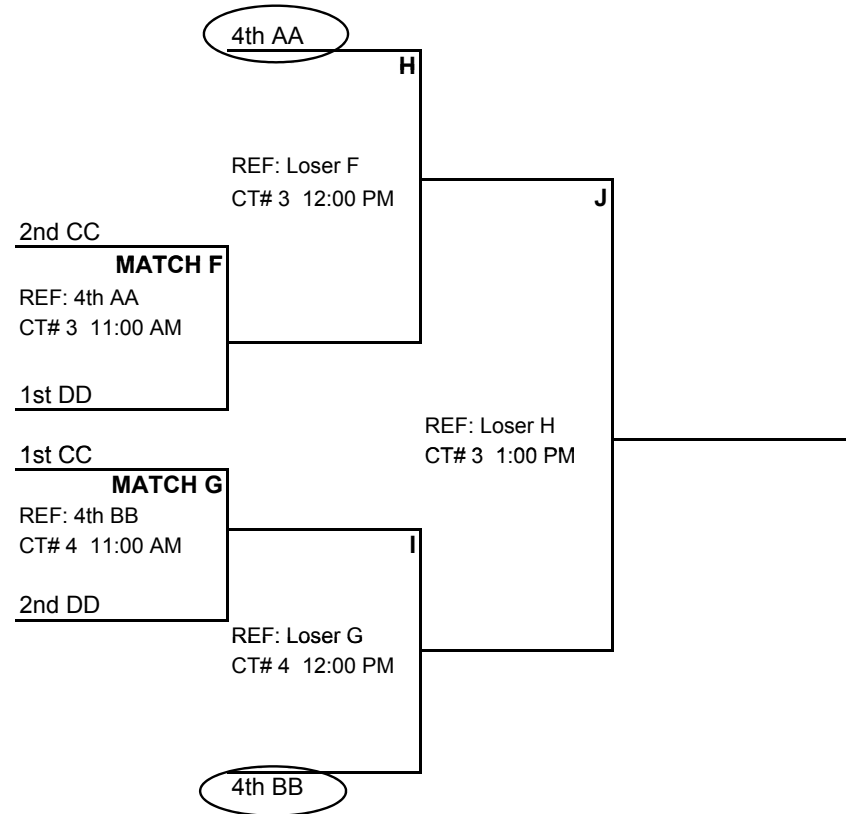

15s SILVER DIVISION BRACKET - OAKVILLE HS