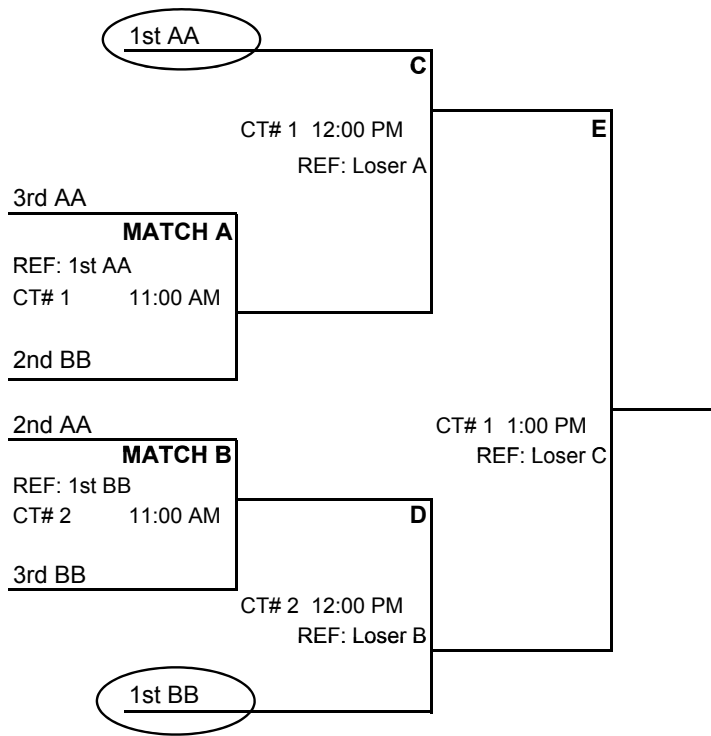

•••• 15s DIVISION PLAYOFF BRACKET

Single Elimination

OAKVILLE HS

Losing teams remain on court unless no matches are scheduled for that court.
Check with site director before leaving!!

= REFEREE BEFORE PLAYING

15s GOLD DIVISION BRACKET - OAKVILLE HS