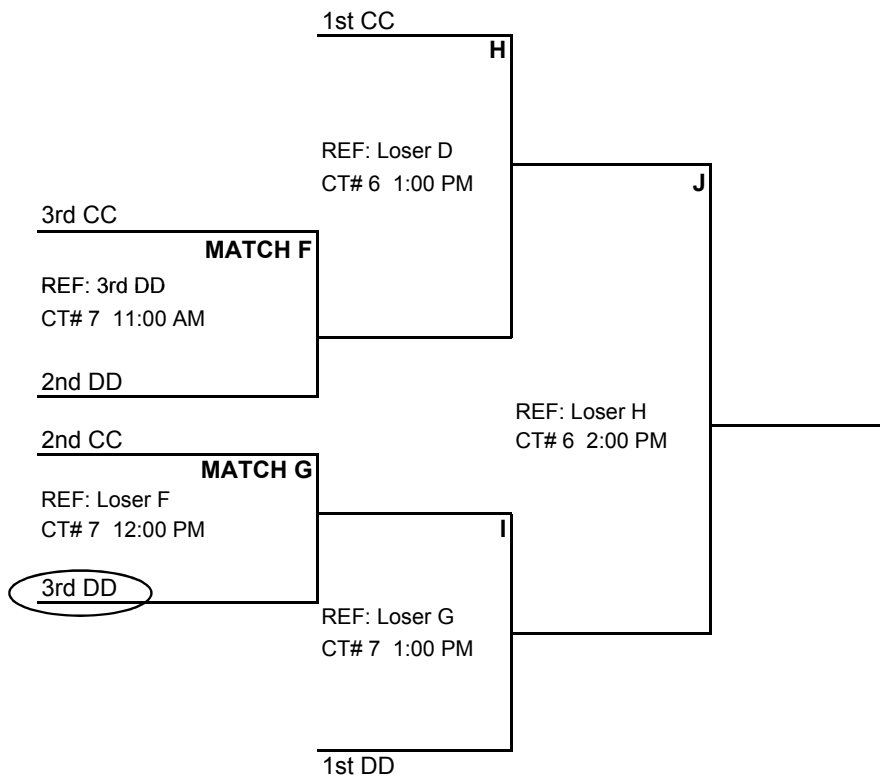

GENERAL NOTES:

- ALL matches consist of best 2 of 3 sets - two 25 pt sets/ 3rd set 15 pts
- Warmup: 4 mins serving team, 4 mins receiving team
- Prior to team's first match of the day, add 2 mins SHARED ball handling

CENTRAL JR HIGH - CONCESSIONS AVAILABLE -COOLERS RESTRICTED TO ASSIGNED AREAS

PLAYING SCHEDULE - First match starts at 8:00 am - next match starts immediately following (times listed only approximate)

CENTRAL JR HIGH				
	TIMES	CT 5	CT 6	CT 7
SAT	8:00 am	A1: 1 v 3 [2]	B1: 1 v 3 [2]	C1: 1 v 3 [2]
SAT	9:00 am	A2: 2 v 4 [1]	B2: 2 v 4 [1]	C2: 2 v 4 [1]
SAT	10:00 am	A3: 1 v 4 [3]	B3: 1 v 4 [3]	C3: 1 v 4 [3]
SAT	11:00 am	A4: 2 v 3 [1]	B4: 2 v 3 [1]	C4: 2 v 3 [1]
SAT	12:00 pm	A5: 3 v 4 [2]	B5: 3 v 4 [2]	C5: 3 v 4 [2]
SAT	1:00 pm	A6: 1 v 2 [4]	B6: 1 v 2 [4]	C6: 1 v 2 [4]
SAT	2:00 pm	AA1: 1 v 3 [2]	BB1: 1 v 3 [2]	CC1: 1 v 3 [2]
SAT	3:00 pm		DD1: 1 v 3 [2]	
CENTRAL JR HIGH				
		CT 5	CT 6	CT 7
SUN	8:00 am		DD2: 2 v 3 [1]	CC2: 2 v 3 [1]
SUN	9:00 am	AA2: 2 v 3 [1]	BB2: 2 v 3 [1]	DD3: 1 v 2 [3]
SUN	10:00 am	AA3: 1 v 2 [3]	BB3: 1 v 2 [3]	CC3: 1 v 2 [3]
SUN	11:00 am	Gold Qtr - A	Gold Qtr - B	Silver Qtr - F
SUN	12:00 pm	Gold Semi - C	Gold Semi - D	Silver Qtr - G
SUN	1:00 pm	Gold Final - E	Silver Semi - H	Silver Semi - I
SUN	2:00 pm		Silver Final - J	

•••• 16s DIVISION PLAYOFF BRACKET

CENTRAL JR HIGH

Single Elimination

Losing teams remain on court unless no matches are scheduled for that court.

Check with site director before leaving!!

 = REFEREE BEFORE PLAYING

16s GOLD DIVISION BRACKET CENTRAL JR HIGH

16s SILVER DIVISION BRACKET CENTRAL JR HIGH

12:03 PM
6-Feb