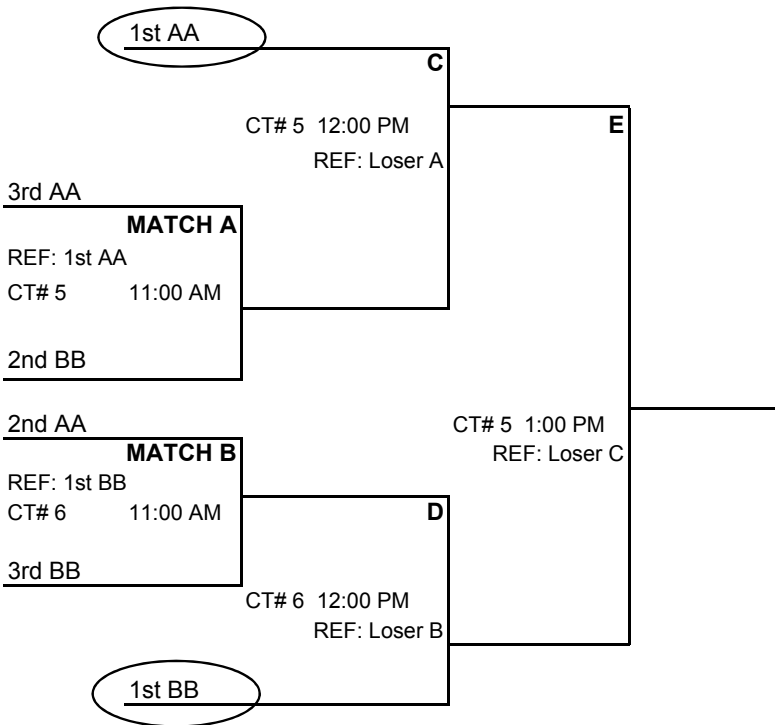

GENERAL NOTES:

- ALL matches consist of best 2 of 3 sets - two 25 pt sets/ 3rd set 15 pts
- Warmup: 4 mins serving team, 4 mins receiving team
- Prior to team's first match of the day, add 2 mins SHARED ball handling

CENTRAL JR HIGH - CONCESSIONS AVAILABLE -COOLERS RESTRICTED TO ASSIGNED AREAS

PLAYING SCHEDULE - First match starts at 8:00 am - next match starts immediately following (times listed only approximate)

CENTRAL JR HIGH				
	TIMES	CT 5	CT 6	CT 7
SAT	8:00 am	A1: 1 v 3 [2]	B1: 1 v 3 [2]	C1: 1 v 3 [2]
SAT	9:00 am	A2: 2 v 4 [1]	B2: 2 v 4 [1]	C2: 2 v 4 [1]
SAT	10:00 am	A3: 1 v 4 [3]	B3: 1 v 4 [3]	C3: 1 v 4 [3]
SAT	11:00 am	A4: 2 v 3 [1]	B4: 2 v 3 [1]	C4: 2 v 3 [1]
SAT	12:00 pm	A5: 3 v 4 [2]	B5: 3 v 4 [2]	C5: 3 v 4 [2]
SAT	1:00 pm	A6: 1 v 2 [4]	B6: 1 v 2 [4]	C6: 1 v 2 [4]
SAT	2:00 pm	AA1: 1 v 3 [2]	BB1: 1 v 3 [2]	CC1: 1 v 3 [2]
SAT	3:00 pm		DD1: 1 v 3 [2]	
CENTRAL JR HIGH				
		CT 5	CT 6	CT 7
SUN	8:00 am		DD2: 2 v 3 [1]	CC2: 2 v 3 [1]
SUN	9:00 am	AA2: 2 v 3 [1]	BB2: 2 v 3 [1]	DD3: 1 v 2 [3]
SUN	10:00 am	AA3: 1 v 2 [3]	BB3: 1 v 2 [3]	CC3: 1 v 2 [3]
SUN	11:00 am	Gold Qtr - A	Gold Qtr - B	Silver Qtr - F
SUN	12:00 pm	Gold Semi - C	Gold Semi - D	Silver Qtr - G
SUN	1:00 pm	Gold Final - E	Silver Semi - H	Silver Semi - I
SUN	2:00 pm		Silver Final - J	

•••• 16s DIVISION PLAYOFF BRACKET

CENTRAL JR HIGH

Single Elimination

Losing teams remain on court unless no matches are scheduled for that court.

Check with site director before leaving!!

 = REFEREE BEFORE PLAYING

16s GOLD DIVISION BRACKET CENTRAL JR HIGH

16s SILVER DIVISION BRACKET CENTRAL JR HIGH

12:03 PM
6-Feb