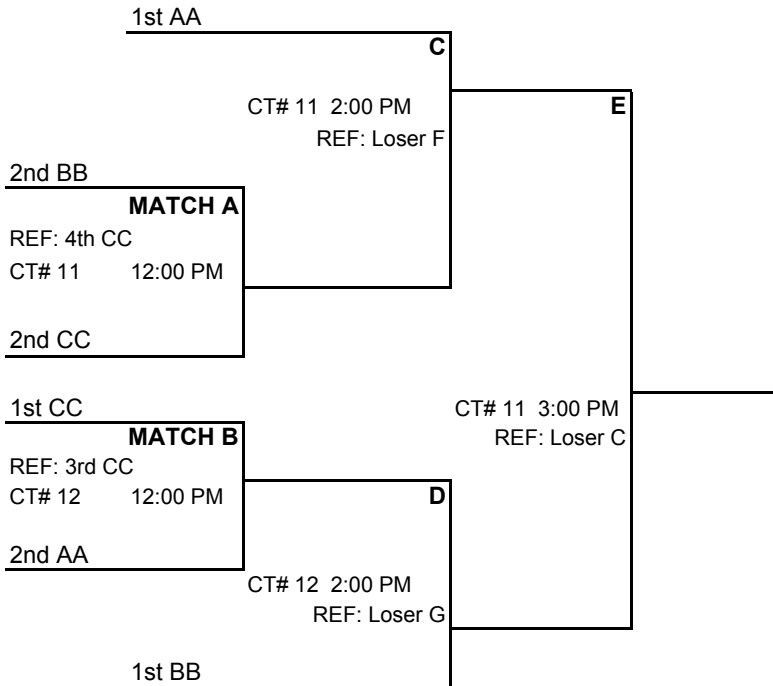

GENERAL NOTES:

- ALL matches consist of best 2 of 3 sets - two 25 pt sets/ 3rd set 15 pts
- Warmup: 4 mins serving team, 4 mins receiving team
- Prior to team's first match of the day, add 2 mins SHARED ball handling

PLAYING SCHEDULE - First match starts at 8:00 am - next match starts immediately following (times listed only approximate)

		LINDENWOOD - BELLEVILLE		WESTHAVEN ELEM	
		CT 11	CT 12	CT 13	CT 14
SAT	8:00 am	B1: 1 v 5 [3]	B2: 2 v 4 [3]	A1: 1 v 5 [3]	A2: 2 v 4 [3]
SAT	9:00 am	B3: 1 v 4 [5]	B4: 2 v 3 [5]	A3: 1 v 4 [5]	A4: 2 v 3 [5]
SAT	10:00 am	---- 30 minute Break ----		---- 30 minute Break ----	
SAT	10:30 am	B5: 1 v 3 [2]	B6: 4 v 5 [2]	A5: 1 v 3 [2]	A6: 4 v 5 [2]
SAT	11:30 am	B7: 2 v 5 [1]	B8: 3 v 4 [1]	A7: 2 v 5 [1]	A8: 3 v 4 [1]
SAT	12:30 pm	B9: 1 v 2 [4]	B10: 3 v 5 [4]	A9: 1 v 2 [4]	A10: 3 v 5 [4]
----Travel Time to Lindenwood ----					
SAT	2:00 pm	AA1: 1 v 3 [2]	CC1: 1 v 3 [2]		
SAT	3:00 pm	BB1: 1 v 3 [2]	CC2: 2 v 4 [1]		
		LINDENWOOD - BELLEVILLE			
		CT 11	CT 12		
SUN	8:00 am	AA2: 2 v 3 [1]	CC3: 1 v 4 [3]		
SUN	9:00 am	BB2: 2 v 3 [1]	CC4: 2 v 3 [1]		
SUN	10:00 am	AA3: 1 v 2 [3]	CC5: 3 v 4 [2]		
SUN	11:00 am	BB3: 1 v 2 [3]	CC6: 1 v 2 [4]		
SUN	12:00 pm	Gold Qtr - A	Gold Qtr - B		
SUN	1:00 pm	Silver Semi - F	Silver Semi - G		
SUN	2:00 pm	Gold Semi - C	Gold Semi - D		
SUN	3:00 PM	Gold Final - E	Silver Final - H		

12:54 PM
6-Feb

••• 18s DIVISION PLAYOFF BRACKET

LINDENWOOD - BELLEVILLE

Single Elimination

Losing teams remain on court unless no matches are scheduled for that court.
Check with site director before leaving!!

 = REFEREE BEFORE PLAYING

18s GOLD DIVISION BRACKET LINDENWOOD - BELLEVILLE

18s SILVER DIVISION BRACKET LINDENWOOD - BELLEVILLE

12:54 PM
6-Feb