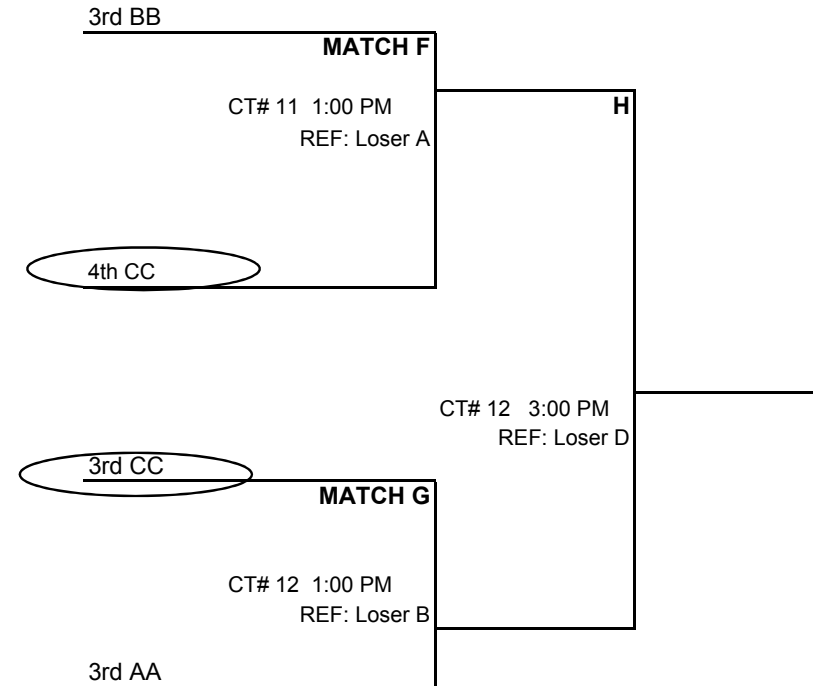

GENERAL NOTES:

- ALL matches consist of best 2 of 3 sets - two 25 pt sets/ 3rd set 15 pts
- Warmup: 4 mins serving team, 4 mins receiving team
- Prior to team's first match of the day, add 2 mins SHARED ball handling

PLAYING SCHEDULE - First match starts at 8:00 am - next match starts immediately following (times listed only approximate)

		LINDENWOOD - BELLEVILLE		WESTHAVEN ELEM	
		CT 11	CT 12	CT 13	CT 14
SAT	8:00 am	B1: 1 v 5 [3]	B2: 2 v 4 [3]	A1: 1 v 5 [3]	A2: 2 v 4 [3]
SAT	9:00 am	B3: 1 v 4 [5]	B4: 2 v 3 [5]	A3: 1 v 4 [5]	A4: 2 v 3 [5]
SAT	10:00 am	---- 30 minute Break ----		---- 30 minute Break ----	
SAT	10:30 am	B5: 1 v 3 [2]	B6: 4 v 5 [2]	A5: 1 v 3 [2]	A6: 4 v 5 [2]
SAT	11:30 am	B7: 2 v 5 [1]	B8: 3 v 4 [1]	A7: 2 v 5 [1]	A8: 3 v 4 [1]
SAT	12:30 pm	B9: 1 v 2 [4]	B10: 3 v 5 [4]	A9: 1 v 2 [4]	A10: 3 v 5 [4]
----Travel Time to Lindenwood ----					
SAT	2:00 pm	AA1: 1 v 3 [2]	CC1: 1 v 3 [2]		
SAT	3:00 pm	BB1: 1 v 3 [2]	CC2: 2 v 4 [1]		
		LINDENWOOD - BELLEVILLE			
		CT 11	CT 12		
SUN	8:00 am	AA2: 2 v 3 [1]	CC3: 1 v 4 [3]		
SUN	9:00 am	BB2: 2 v 3 [1]	CC4: 2 v 3 [1]		
SUN	10:00 am	AA3: 1 v 2 [3]	CC5: 3 v 4 [2]		
SUN	11:00 am	BB3: 1 v 2 [3]	CC6: 1 v 2 [4]		
SUN	12:00 pm	Gold Qtr - A	Gold Qtr - B		
SUN	1:00 pm	Silver Semi - F	Silver Semi - G		
SUN	2:00 pm	Gold Semi - C	Gold Semi - D		
SUN	3:00 PM	Gold Final - E	Silver Final - H		

12:54 PM
6-Feb

••• 18s DIVISION PLAYOFF BRACKET

LINDENWOOD - BELLEVILLE

Single Elimination

Losing teams remain on court unless no matches are scheduled for that court.
Check with site director before leaving!!

 = REFEREE BEFORE PLAYING

18s GOLD DIVISION BRACKET LINDENWOOD - BELLEVILLE

18s SILVER DIVISION BRACKET LINDENWOOD - BELLEVILLE

12:54 PM
6-Feb