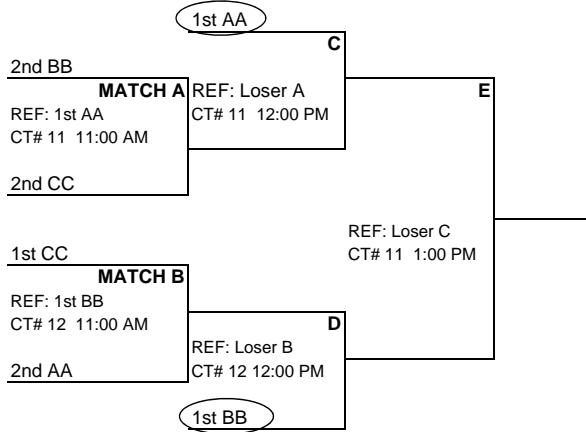

GENERAL NOTES:

- ALL matches consist of best 2 of 3 sets - two 25 pt sets/ 3rd set 15 pts
- Warmup: 2 mins SHARED ball handling; 4 mins serving team, 4 mins receiving team

-CONCESSIONS AVAILABLE- NO COOLERS ALLOWED!

PLAYING SCHEDULE - First match starts at 8:00 am - next match starts immediately following (times listed only approximate)

2/4/2012		OAKVILLE HS			
TIMES		CT 11	CT 12	CT 13	CT 14
SAT	8:00 am	C1: 1 v 3 (2)	D1: 1 v 3 (2)	E1: 1 v 3 (2)	F1: 1 v 3 (2)
SAT	9:00 am	C2: 2 v 3 (1)	D2: 2 v 3 (1)	E2: 2 v 4 (1)	F2: 2 v 4 (1)
SAT	10:00 am	C3: 1 v 2 (3)	D3: 1 v 2 (3)	E3: 1 v 4 (3)	F3: 1 v 4 (3)
SAT	11:00 am	A1: 2 v 3 (B3)		E4: 2 v 3 (1)	F4: 2 v 3 (1)
SAT	12:00 pm	B1: 1 v 3 (A3)		E5: 3 v 4 (2)	F5: 3 v 4 (2)
SAT	1:00 pm			E6: 1 v 2 (4)	F6: 1 v 2 (4)
SAT	2:00 pm	AA1: 1 v 3 (2)	BB1: 1 v 3 (2)	CC1: 1 v 3 (2)	
SAT	3:00 pm	AA2: 2 v 4 (1)	BB2: 2 v 4 (1)	CC2: 2 v 4 (1)	
SAT	4:00 pm	AA3: 1 v 4 (3)	BB3: 1 v 4 (3)	CC3: 1 v 4 (3)	
SAT	5:00 pm	AA4: 2 v 3 (1)	BB4: 2 v 3 (1)	CC4: 2 v 3 (1)	
2/5/2012		OAKVILLE HS			
TIMES		CT 11	CT 12	CT 13	CT 14
SUN	8:00 am	CC5: 3 v 4 (2)	BB5: 3 v 4 (2)	DD1: 1 v 3 (2)	EE1: 1 v 3 (2)
SUN	9:00 am	AA5: 3 v 4 (2)	BB6: 1 v 2 (4)	DD2: 2 v 3 (1)	EE2: 2 v 3 (1)
SUN	10:00 am	AA6: 1 v 2 (4)	CC6: 1 v 2 (4)	DD3: 1 v 2 (3)	EE3: 1 v 2 (3)
SUN	11:00 am	Gold Qtr - A	Gold Qtr - B	Silver Qtr - F	Silver Qtr - I
SUN	12:00 pm	Gold Semi - C	Gold Semi - D	Silver Qtr - G	Silver Qtr - H
SUN	1:00 pm	Gold Final - E	Bronze Semi-O	Silver Semi - J	Silver Semi - K
SUN	2:00 pm		Bronze Semi-P	Silver Final - L	
SUN	3:00 pm		Bronze Final-Q		

17s PLAYOFF BRACKETS

Single Elimination

Losing teams remain on court unless no matches are scheduled for that court.
Check with site director before leaving!!

17s GOLD DIVISION BRACKET OAKVILLE HS

17s BRONZE DIVISION BRACKET OAKVILLE HS