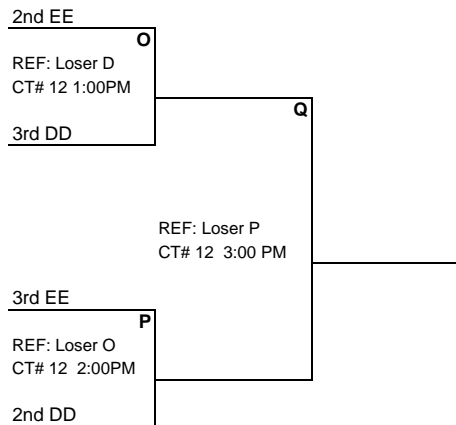

PLAYING SCHEDULE - First match starts at 8:00 am - next match starts immediately following (times listed only approximate)

2/4/2012		OAKVILLE HS			
TIMES		CT 11	CT 12	CT 13	CT 14
SAT	8:00 am	C1: 1 v 3 (2)	D1: 1 v 3 (2)	E1: 1 v 3 (2)	F1: 1 v 3 (2)
SAT	9:00 am	C2: 2 v 3 (1)	D2: 2 v 3 (1)	E2: 2 v 4 (1)	F2: 2 v 4 (1)
SAT	10:00 am	C3: 1 v 2 (3)	D3: 1 v 2 (3)	E3: 1 v 4 (3)	F3: 1 v 4 (3)
SAT	11:00 am	A1: 2 v 3 (B3)		E4: 2 v 3 (1)	F4: 2 v 3 (1)
SAT	12:00 pm	B1: 1 v 3 (A3)		E5: 3 v 4 (2)	F5: 3 v 4 (2)
SAT	1:00 pm			E6: 1 v 2 (4)	F6: 1 v 2 (4)
SAT	2:00 pm	AA1: 1 v 3 (2)	BB1: 1 v 3 (2)	CC1: 1 v 3 (2)	
SAT	3:00 pm	AA2: 2 v 4 (1)	BB2: 2 v 4 (1)	CC2: 2 v 4 (1)	
SAT	4:00 pm	AA3: 1 v 4 (3)	BB3: 1 v 4 (3)	CC3: 1 v 4 (3)	
SAT	5:00 pm	AA4: 2 v 3 (1)	BB4: 2 v 3 (1)	CC4: 2 v 3 (1)	
2/5/2012		OAKVILLE HS			
TIMES		CT 11	CT 12	CT 13	CT 14
SUN	8:00 am	CC5: 3 v 4 (2)	BB5: 3 v 4 (2)	DD1: 1 v 3 (2)	EE1: 1 v 3 (2)
SUN	9:00 am	AA5: 3 v 4 (2)	BB6: 1 v 2 (4)	DD2: 2 v 3 (1)	EE2: 2 v 3 (1)
SUN	10:00 am	AA6: 1 v 2 (4)	CC6: 1 v 2 (4)	DD3: 1 v 2 (3)	EE3: 1 v 2 (3)
SUN	11:00 am	Gold Qtr - A	Gold Qtr - B	Silver Qtr - F	Silver Qtr - I
SUN	12:00 pm	Gold Semi - C	Gold Semi - D	Silver Qtr - G	Silver Qtr - H
SUN	1:00 pm	Gold Final - E	Bronze Semi-O	Silver Semi - J	Silver Semi - K
SUN	2:00 pm		Bronze Semi-P	Silver Final - L	
SUN	3:00 pm		Bronze Final-Q		

17s PLAYOFF BRACKETS

Single Elimination

Losing teams remain on court unless no matches are scheduled for that court.
Check with site director before leaving!!

17s GOLD DIVISION BRACKET OAKVILLE HS

17s BRONZE DIVISION BRACKET OAKVILLE HS