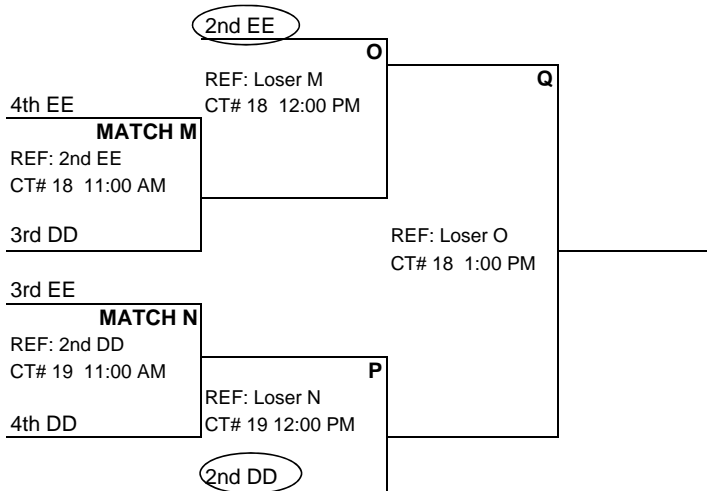

ROCKWOOD ANNEX	
CT 18	CT 19
DD4: 2 v 3 (1)	EE4: 2 v 3 (1)
DD5: 3 v 4 (2)	EE5: 3 v 4 (2)
DD6: 1 v 2 (4)	EE6: 1 v 2 (4)
Bronze Qtr - M	Bronze Qtr - N
Bronze Semi - O	Bronze Semi - P
Bronze Final - Q	

18s PLAYOFF BRACKETS

Single Elimination

Losing teams remain on court unless no matches are scheduled for that court. Check with site director before leaving!!

**18s GOLD DIVISION BRACKET
MERAMEC COMM COLLEGE**

**18s SILVER DIVISION BRACKET
MERAMEC COMM COLLEGE**

**18s BRONZE DIVISION BRACKET
ROCKWOOD ANNEX**

 = REF BEFORE PLAYING

18's