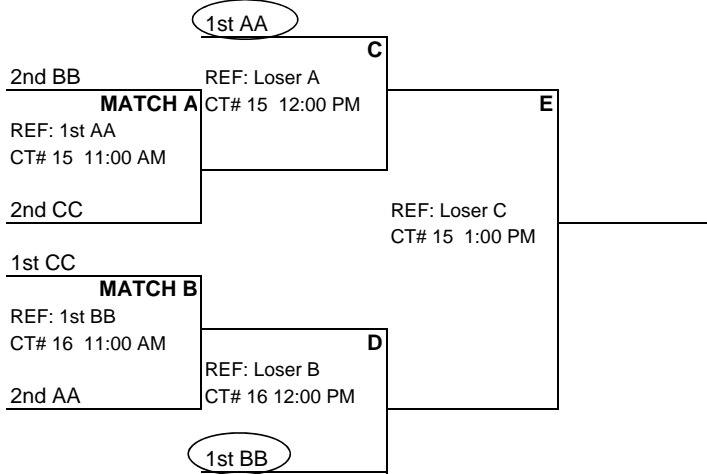

2/5/2012		MERAMEC COMM COLLEGE		
	TIMES	CT 15	CT 16	CT 17
SUN	8:00 am	AA4: 2 v 3 (1)	BB4: 2 v 3 (1)	CC4: 2 v 3 (1)
SUN	9:00 am	AA5: 3 v 4 (2)	BB5: 3 v 4 (2)	CC5: 3 v 4 (2)
SUN	10:00 am	AA6: 1 v 2 (4)	BB6: 1 v 2 (4)	CC6: 1 v 2 (4)
SUN	11:00 am	Gold Qtr - A	Gold Qtr - B	Silver Qtr - G
SUN	12:00 pm	Gold Semi - C	Gold Semi - D	Silver Qtr - H
SUN	1:00 pm	Gold Final - E	Silver Qtr - F	Silver Qtr - I
SUN	2:00 pm		Silver Semi - J	Silver Semi - K
SUN	3:00 pm		Silver Final - L	

ROCKWOOD ANNEX	
CT 18	CT 19
DD4: 2 v 3 (1)	EE4: 2 v 3 (1)
DD5: 3 v 4 (2)	EE5: 3 v 4 (2)
DD6: 1 v 2 (4)	EE6: 1 v 2 (4)
Bronze Qtr - M	Bronze Qtr - N
Bronze Semi - O	Bronze Semi - P
Bronze Final - Q	

18s PLAYOFF BRACKETS

Single Elimination

Losing teams remain on court unless no matches are scheduled for that court. Check with site director before leaving!!

**18s GOLD DIVISION BRACKET
MERAMEC COMM COLLEGE**

**18s SILVER DIVISION BRACKET
MERAMEC COMM COLLEGE**

**18s BRONZE DIVISION BRACKET
ROCKWOOD ANNEX**

 = REF BEFORE PLAYING

18's