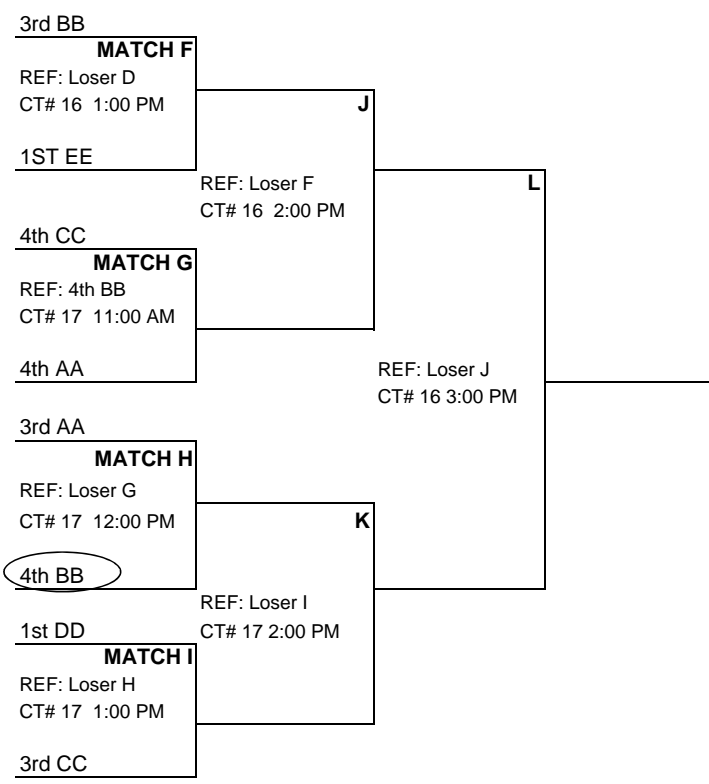

ROCKWOOD ANNEX	
CT 18	CT 19
E1: 1 v 3 (2)	F1: 1 v 3 (2)
E2: 2 v 4 (1)	F2: 2 v 4 (1)
E3: 1 v 4 (3)	F3: 1 v 4 (3)
E4: 2 v 3 (1)	F4: 2 v 3 (1)
E5: 3 v 4 (2)	F5: 3 v 4 (2)
E6: 1 v 2 (4)	F6: 1 v 2 (4)
DD1: 1 v 3 (2)	EE1: 1 v 3 (2)
DD2: 2 v 4 (1)	EE2: 2 v 4 (1)
DD3: 1 v 4 (3)	EE3: 1 v 4 (3)

ROCKWOOD ANNEX	
CT 18	CT 19
DD4: 2 v 3 (1)	EE4: 2 v 3 (1)
DD5: 3 v 4 (2)	EE5: 3 v 4 (2)
DD6: 1 v 2 (4)	EE6: 1 v 2 (4)
Bronze Qtr - M	Bronze Qtr - N
Bronze Semi - O	Bronze Semi - P
Bronze Final - Q	

18s PLAYOFF BRACKETS

Single Elimination

Losing teams remain on court unless no matches are scheduled for that court. Check with site director before leaving!!

**18s GOLD DIVISION BRACKET
MERAMEC COMM COLLEGE**

**18s SILVER DIVISION BRACKET
MERAMEC COMM COLLEGE**

**18s BRONZE DIVISION BRACKET
ROCKWOOD ANNEX**

 = REF BEFORE PLAYING

18's